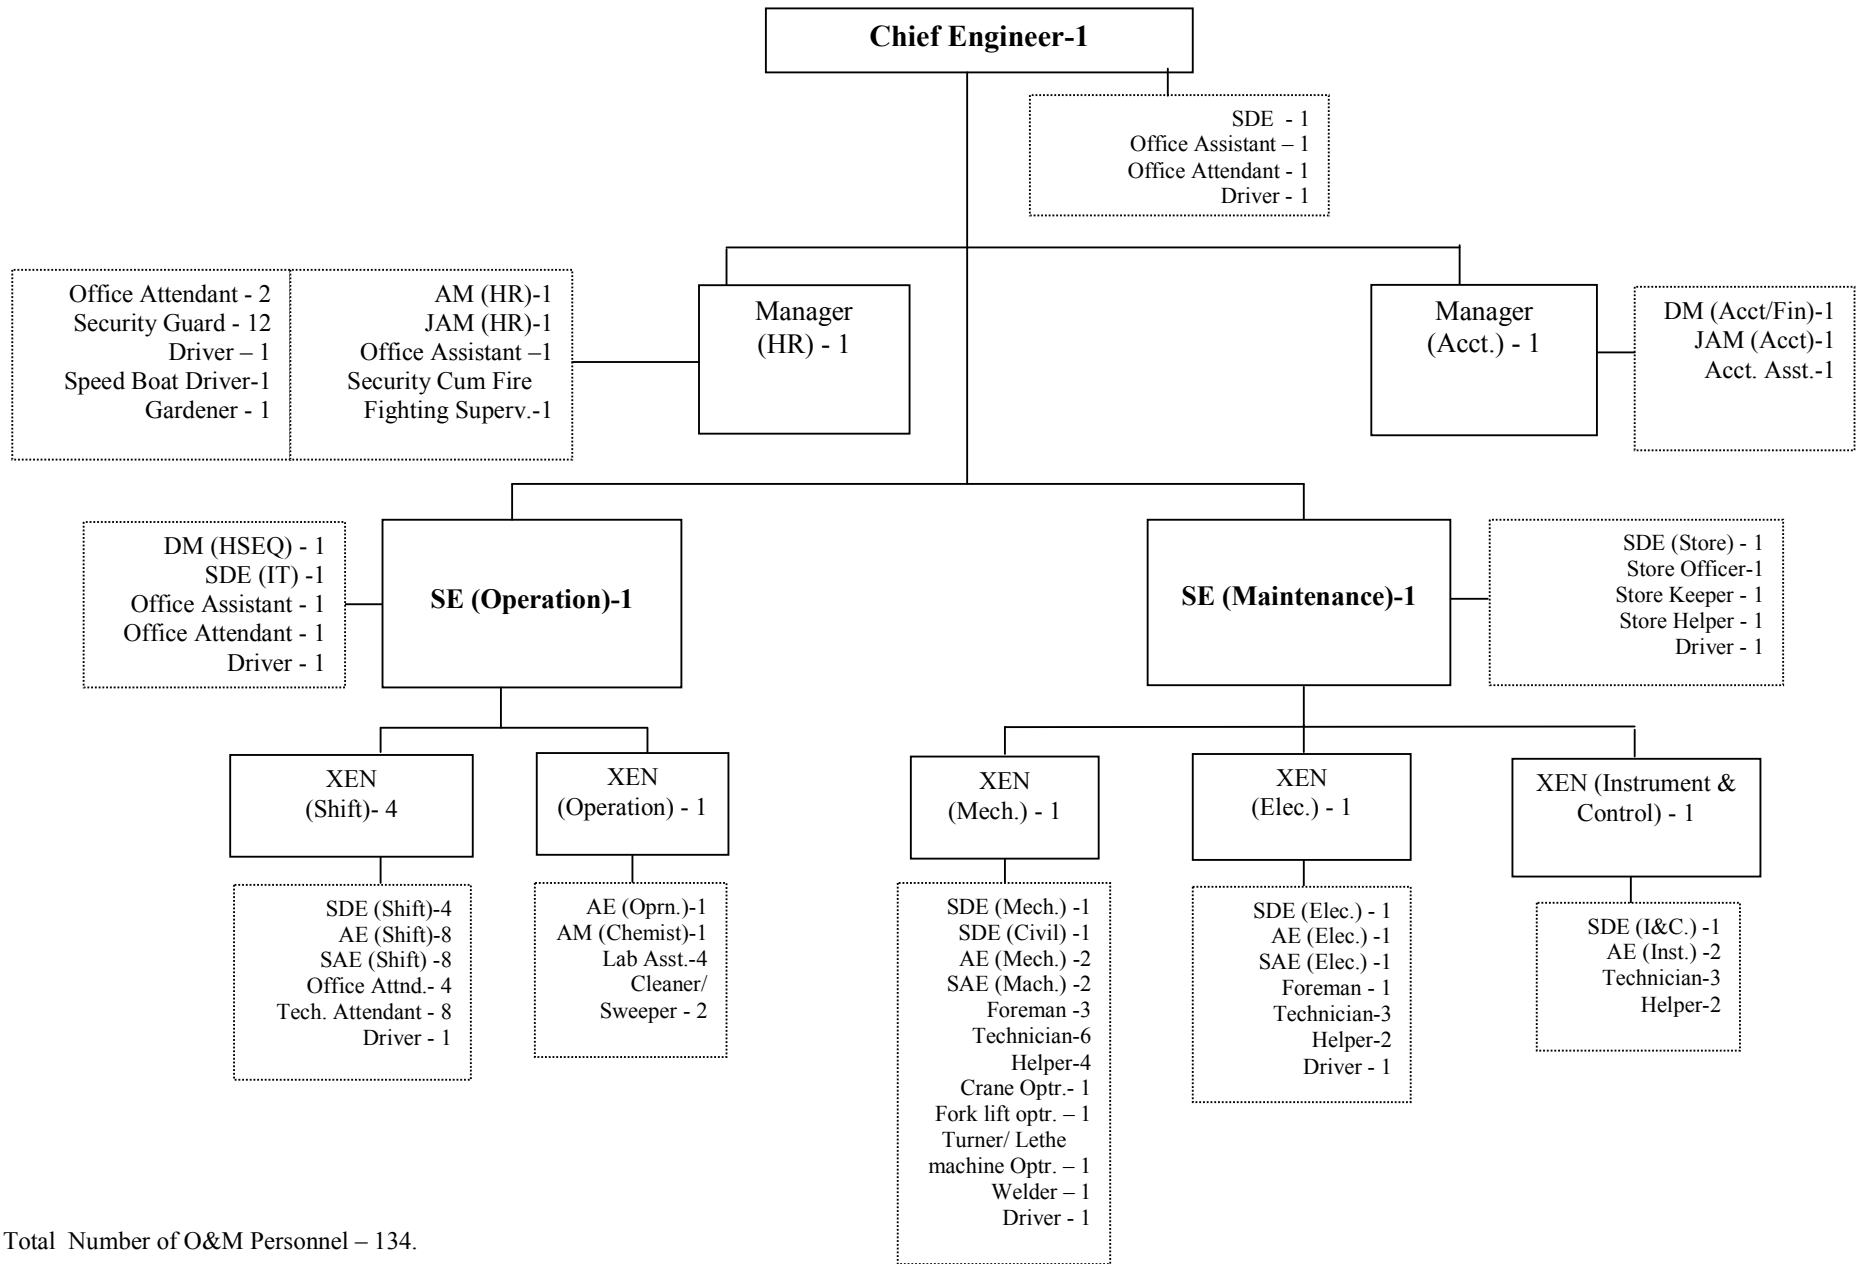

# Organogram of Haripur 412 MW CCPP

Total Number of O&M Personnel – 134.